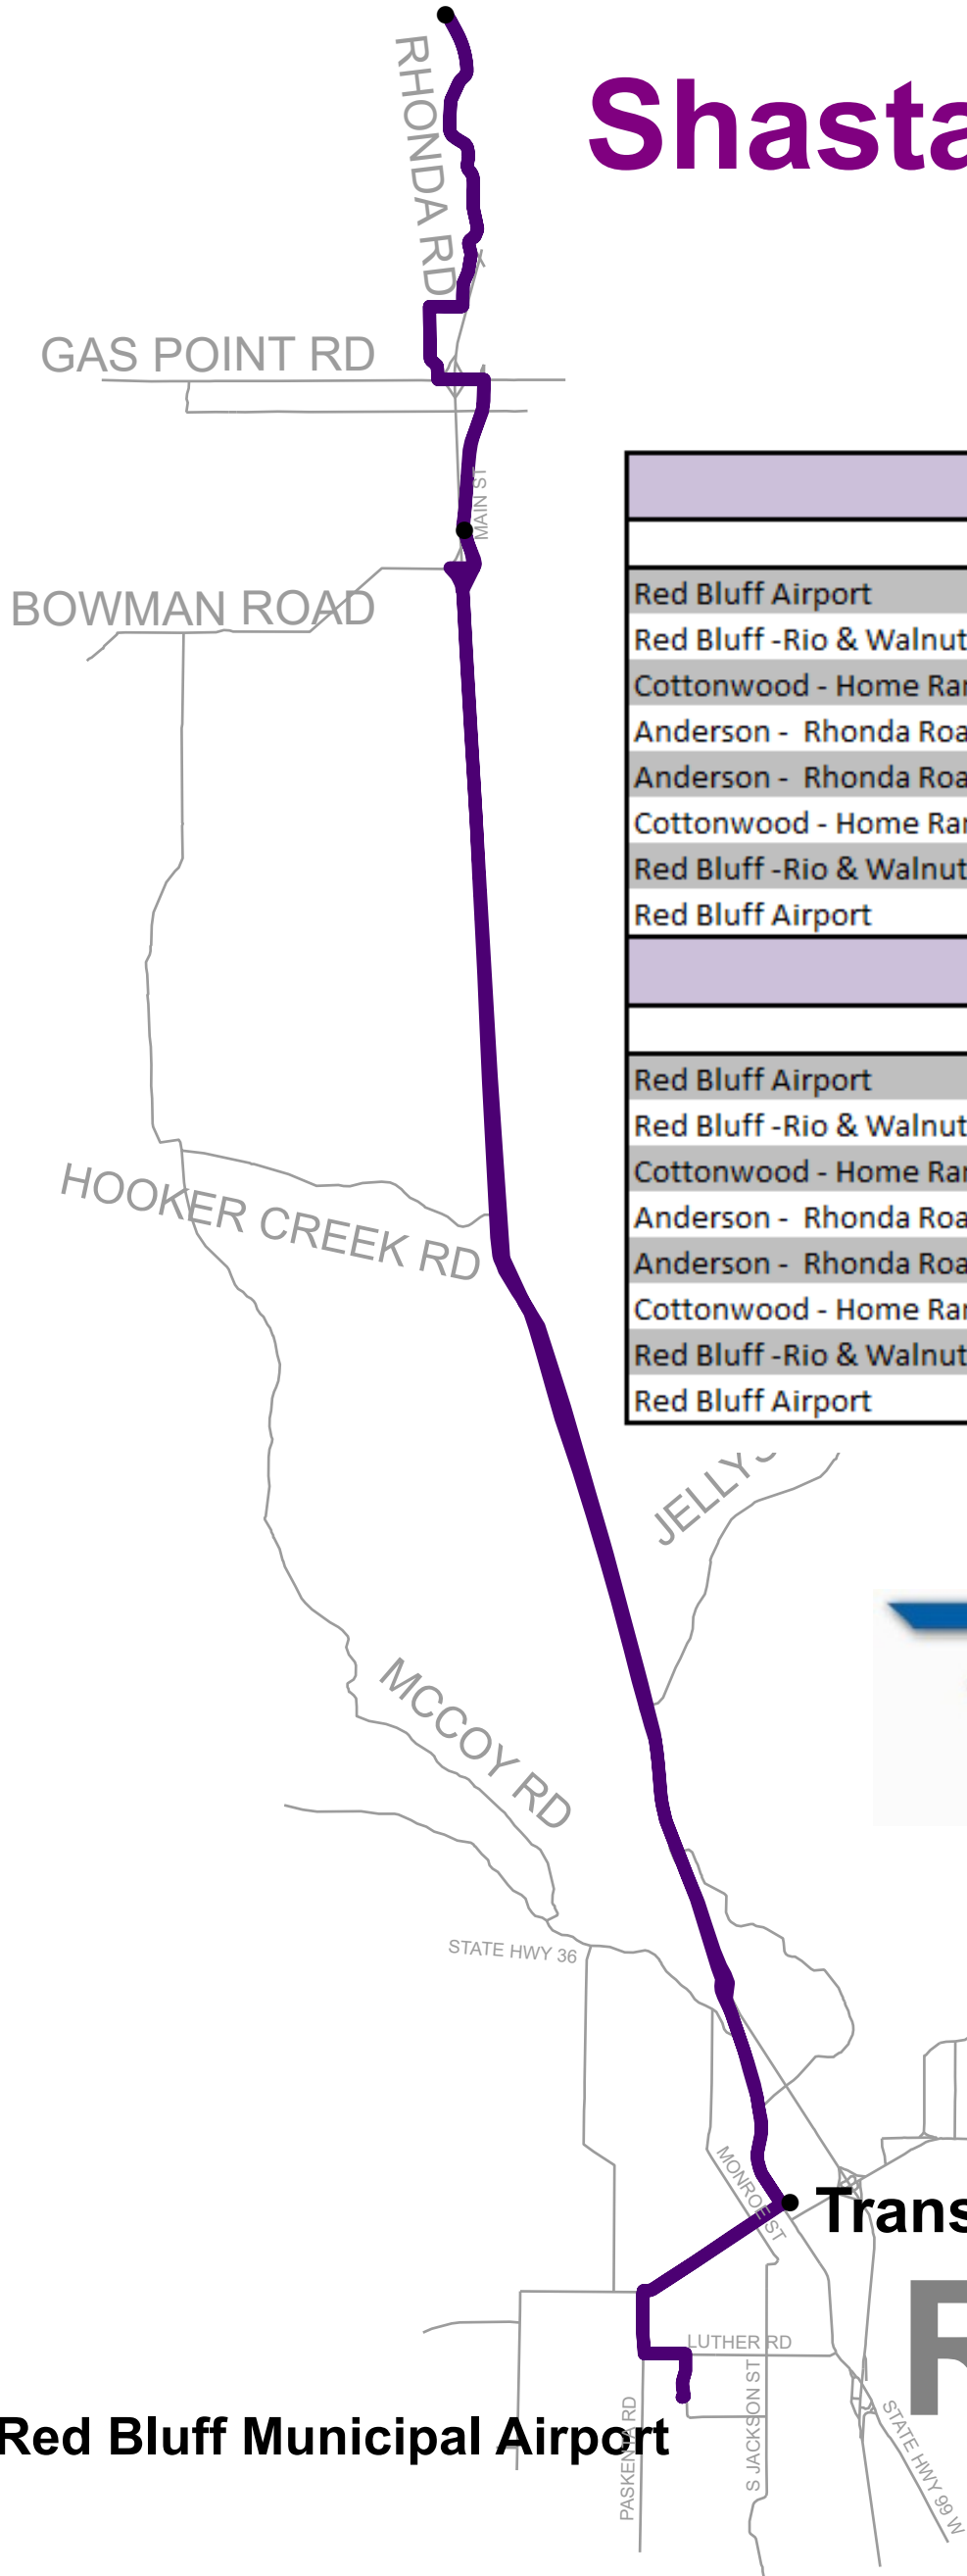

Anderson

Walmart Supercenter

Shasta/Tehama Connect

**Regional Express -
Red Bluff to Anderson**

Monday through Friday					
Red Bluff Airport	7:30 AM	9:30 AM	11:30 AM	3:30 PM	5:30 PM
Red Bluff -Rio & Walnut Streets	7:45 AM	9:45 AM	11:45 AM	3:45 PM	5:45 PM
Cottonwood - Home Ranch Properties	8:05 AM	10:05 AM	12:05 PM	4:05 PM	6:05 PM
Anderson - Rhonda Road-Arrive	8:15 AM	10:15 AM	12:15 PM	4:15 PM	6:15 PM
Anderson - Rhonda Road-Depart	8:20 AM	10:20 AM	12:20 PM	4:20 PM	6:20 PM
Cottonwood - Home Ranch Properties	8:30 AM	10:30 AM	12:30 PM	4:30 PM	6:30 PM
Red Bluff -Rio & Walnut Streets	8:50 AM	10:50 AM	12:50 PM	4:50 PM	6:50 PM
Red Bluff Airport	9:05 AM	11:05 AM	1:05 PM	5:05 PM	7:05 PM
Saturday Service					
Red Bluff Airport	9:30 AM	11:30 AM	3:30 PM		
Red Bluff -Rio & Walnut Streets	9:45 AM	11:45 AM	3:45 PM		
Cottonwood - Home Ranch Properties	10:05 AM	12:05 PM	4:05 PM		
Anderson - Rhonda Road-Arrive	10:15 AM	12:15 PM	4:15 PM		
Anderson - Rhonda Road-Depart	10:20 AM	12:20 PM	4:20 PM		
Cottonwood - Home Ranch Properties	10:30 AM	12:30 PM	4:30 PM		
Red Bluff -Rio & Walnut Streets	10:50 AM	12:50 PM	4:50 PM		
Red Bluff Airport	11:05 AM	1:05 PM	5:05 PM		

Transportation Center

Red Bluff

Red Bluff Municipal Airport