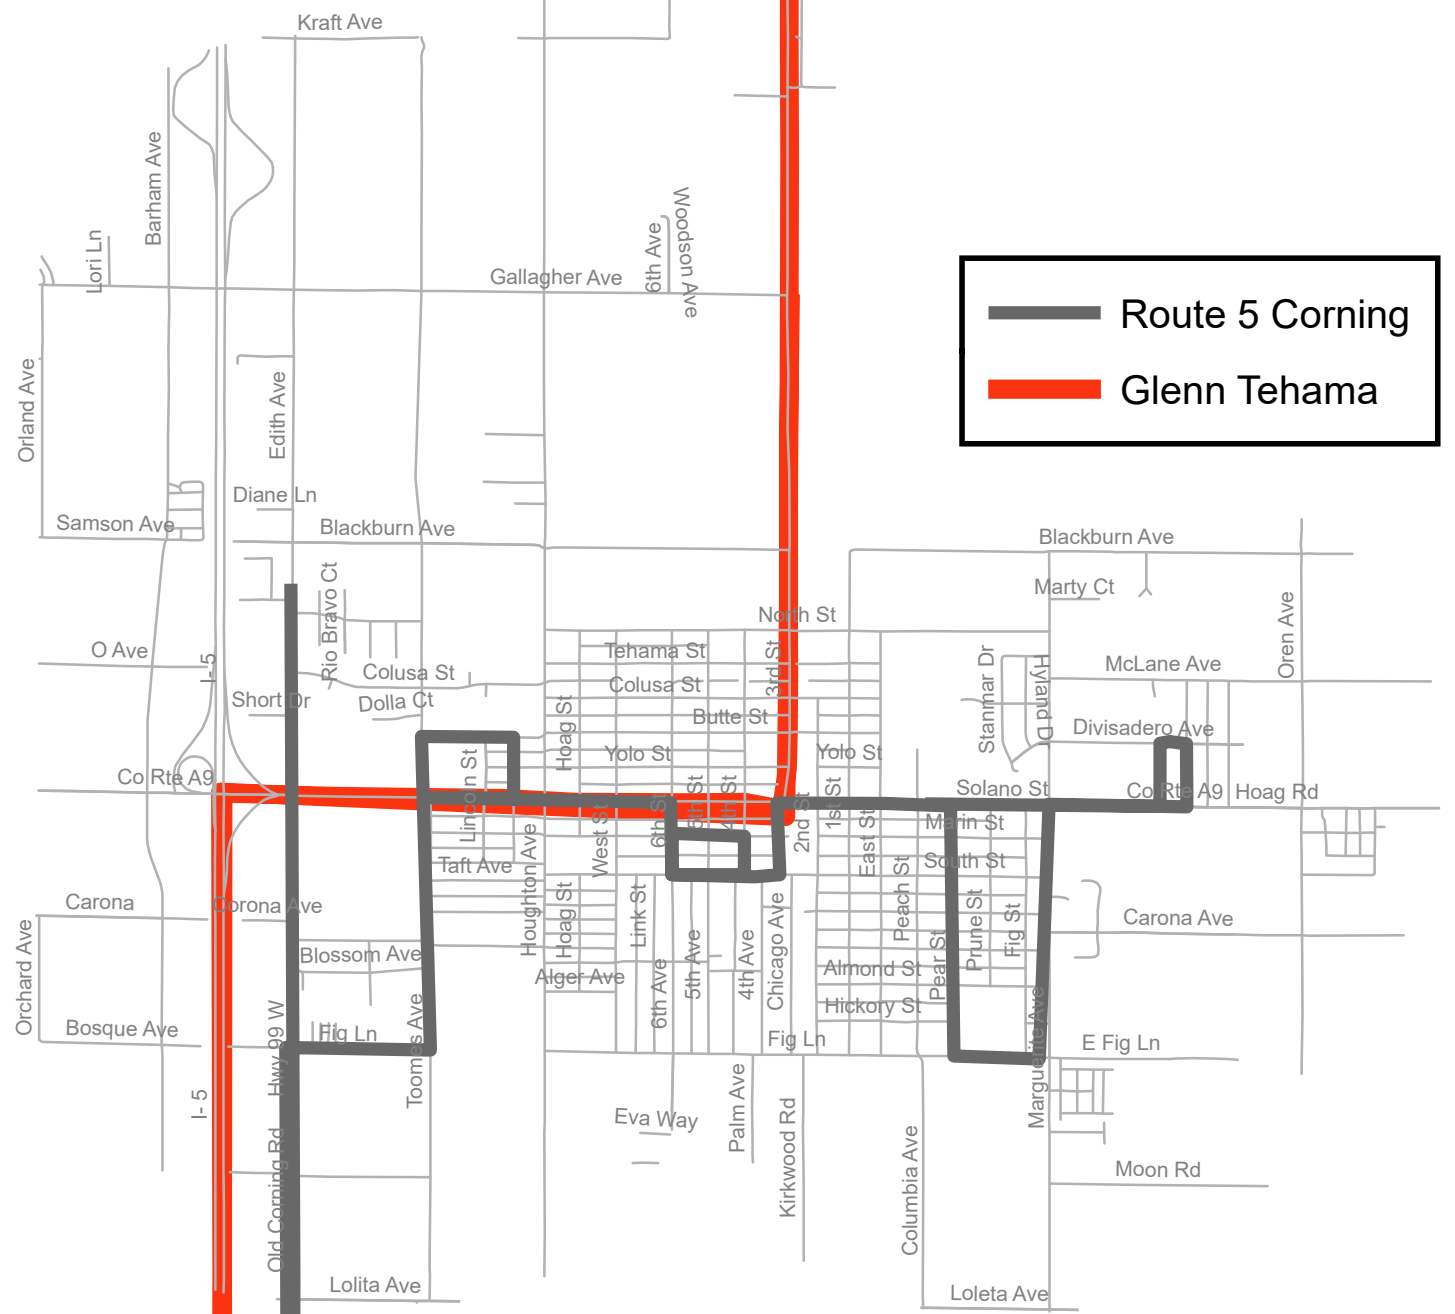

TRAX Routes

	Route 5 Corning
	Glenn Tehama

Corning

Rolling Hills Casino

ROUTE 5 Monday - Friday	AM	AM	AM	PM	PM	PM	PM
Spring Mountain Apts.	7:05	8:20	10:35	11:50	1:05	2:35	3:50
Safeway	7:07	8:22	10:37	11:52	1:07	2:37	3:52
Toomes & Fig	7:11	8:26	10:41	11:56	1:11	2:41	3:56
Senior Center	7:16	8:32	10:46	12:01	1:16	2:46	4:01
Transportation Center	7:18	8:34	10:48	12:03	1:18	2:48	4:03
Maywood School	7:23	8:39	10:53	12:08	1:23	2:53	4:08
Social Services/Corning Med.	7:27	8:43	10:57	12:12	1:27	2:57	4:12
Corning City Hall	7:34	8:50	11:04	12:19	1:34	3:04	4:19
Senior Center	7:36	8:52	11:06	12:21	1:36	3:06	4:21
Transportation Center	7:38	8:54	11:10	12:25	1:38	3:10	4:25
Ace Hardware	7:43	8:59	11:15	12:30	1:43	3:15	4:30
South Avenue	7:50	9:06	11:22	12:37	1:50	3:22	4:37
Rolling Hills Casino	8:00	9:16	11:32	12:47	2:00	3:32	4:47
Iron Skillet	8:08	9:24	11:40	12:55	2:08	3:40	4:55
Spring Mountain Apts.	8:20	9:35	11:50	1:05	2:20	3:50	5:05

Glenn/Tehama Connect Monday - Friday	AM	AM	AM	PM	PM	PM
Rio & Walnut - Bus & Ride	6:05	8:25	10:35	1:10	2:35	4:40
St. Elizabeth's Hospital	6:15	8:35	10:45	1:25	2:45	4:50
Harvey's Market - Proberta	6:30	8:50	11:00	1:35	3:00	5:00
99 & Gyle	6:37	8:57	11:07	1:42	3:07	5:07
99W & Sonoma	6:40	9:00	11:10	1:45	3:10	5:10
Corning Transportation Center	6:45	9:05	11:15	1:50	3:15	5:15
Rolling Hills Casino	6:55	9:15	11:25	N/A	3:25	5:25
Newville & 9th - Orland (CVS)	7:10	9:30	11:40	N/A	3:40	5:40
Rolling Hills Casino	7:25	9:45	11:55	N/A	3:55	5:55
Corning Transportation Center	7:35	9:55	12:05	N/A	4:05	6:05
99W & Sonoma	7:40	10:00	12:10	1:55	4:10	6:10
Harvey's Market - Proberta	7:50	10:10	12:20	2:05	4:20	6:20
St. Elizabeth's Hospital	8:00	10:20	12:30	2:15	4:30	6:30
Rio & Walnut - Bus & Ride	8:10	10:30	12:40	2:30	4:40	6:40