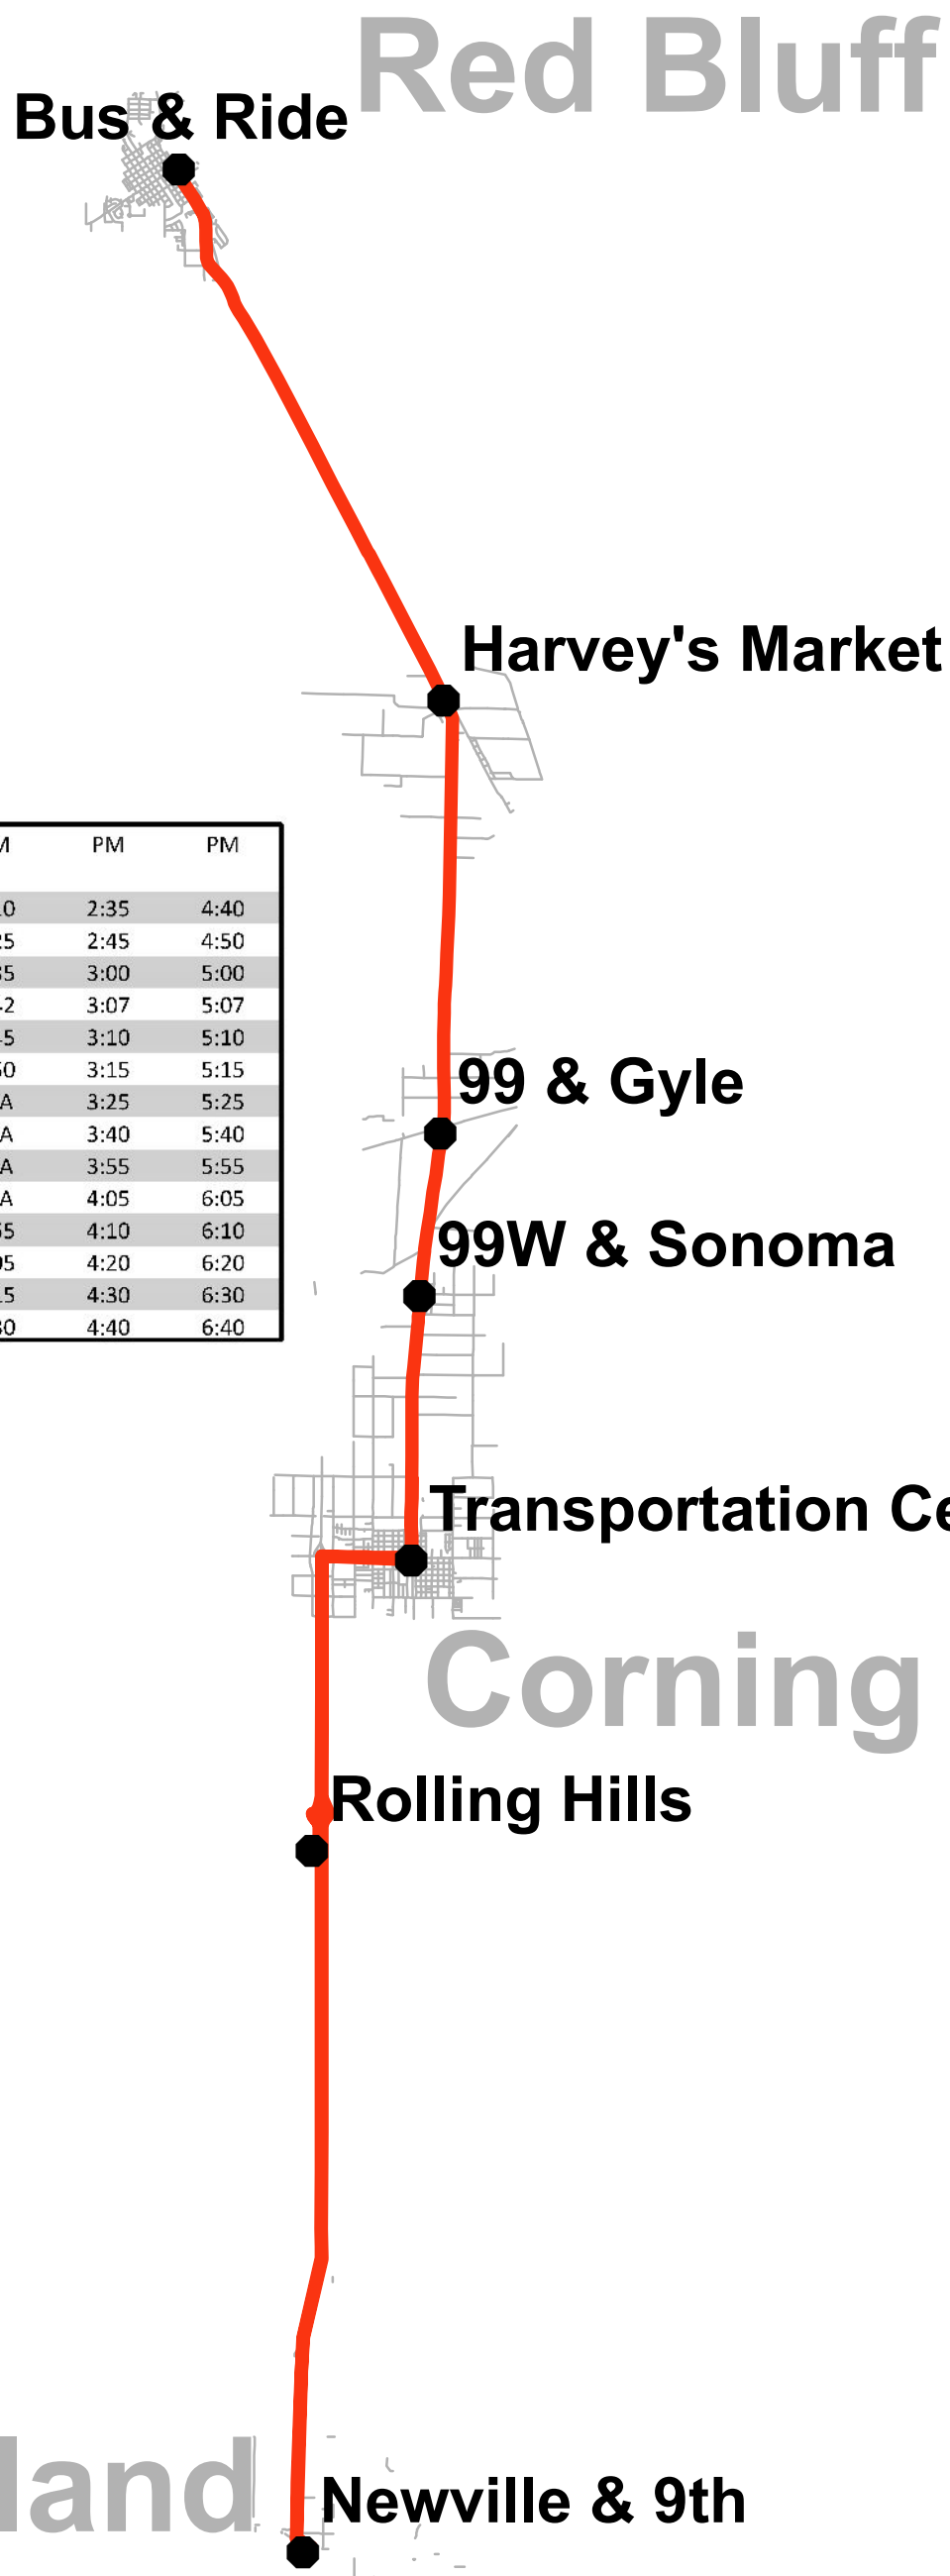

Glenn/Tehama Connect

Regional Express -
Red Bluff Corning
and Orland

Glenn/Tehama Connect Monday - Friday	AM	AM	AM	PM	PM	PM
Rio & Walnut - Bus & Ride	6:05	8:25	10:35	1:10	2:35	4:40
St. Elizabeth's Hospital	6:15	8:35	10:45	1:25	2:45	4:50
Harvey's Market - Proberta	6:30	8:50	11:00	1:35	3:00	5:00
99 & Gyle	6:37	8:57	11:07	1:42	3:07	5:07
99W & Sonoma	6:40	9:00	11:10	1:45	3:10	5:10
Corning Transportation Center	6:45	9:05	11:15	1:50	3:15	5:15
Rolling Hills Casino	6:55	9:15	11:25	N/A	3:25	5:25
Newville & 9th - Orland (CVS)	7:10	9:30	11:40	N/A	3:40	5:40
Rolling Hills Casino	7:25	9:45	11:55	N/A	3:55	5:55
Corning Transportation Center	7:35	9:55	12:05	N/A	4:05	6:05
99W & Sonoma	7:40	10:00	12:10	1:55	4:10	6:10
Harvey's Market - Proberta	7:50	10:10	12:20	2:05	4:20	6:20
St. Elizabeth's Hospital	8:00	10:20	12:30	2:15	4:30	6:30
Rio & Walnut - Bus & Ride	8:10	10:30	12:40	2:30	4:40	6:40