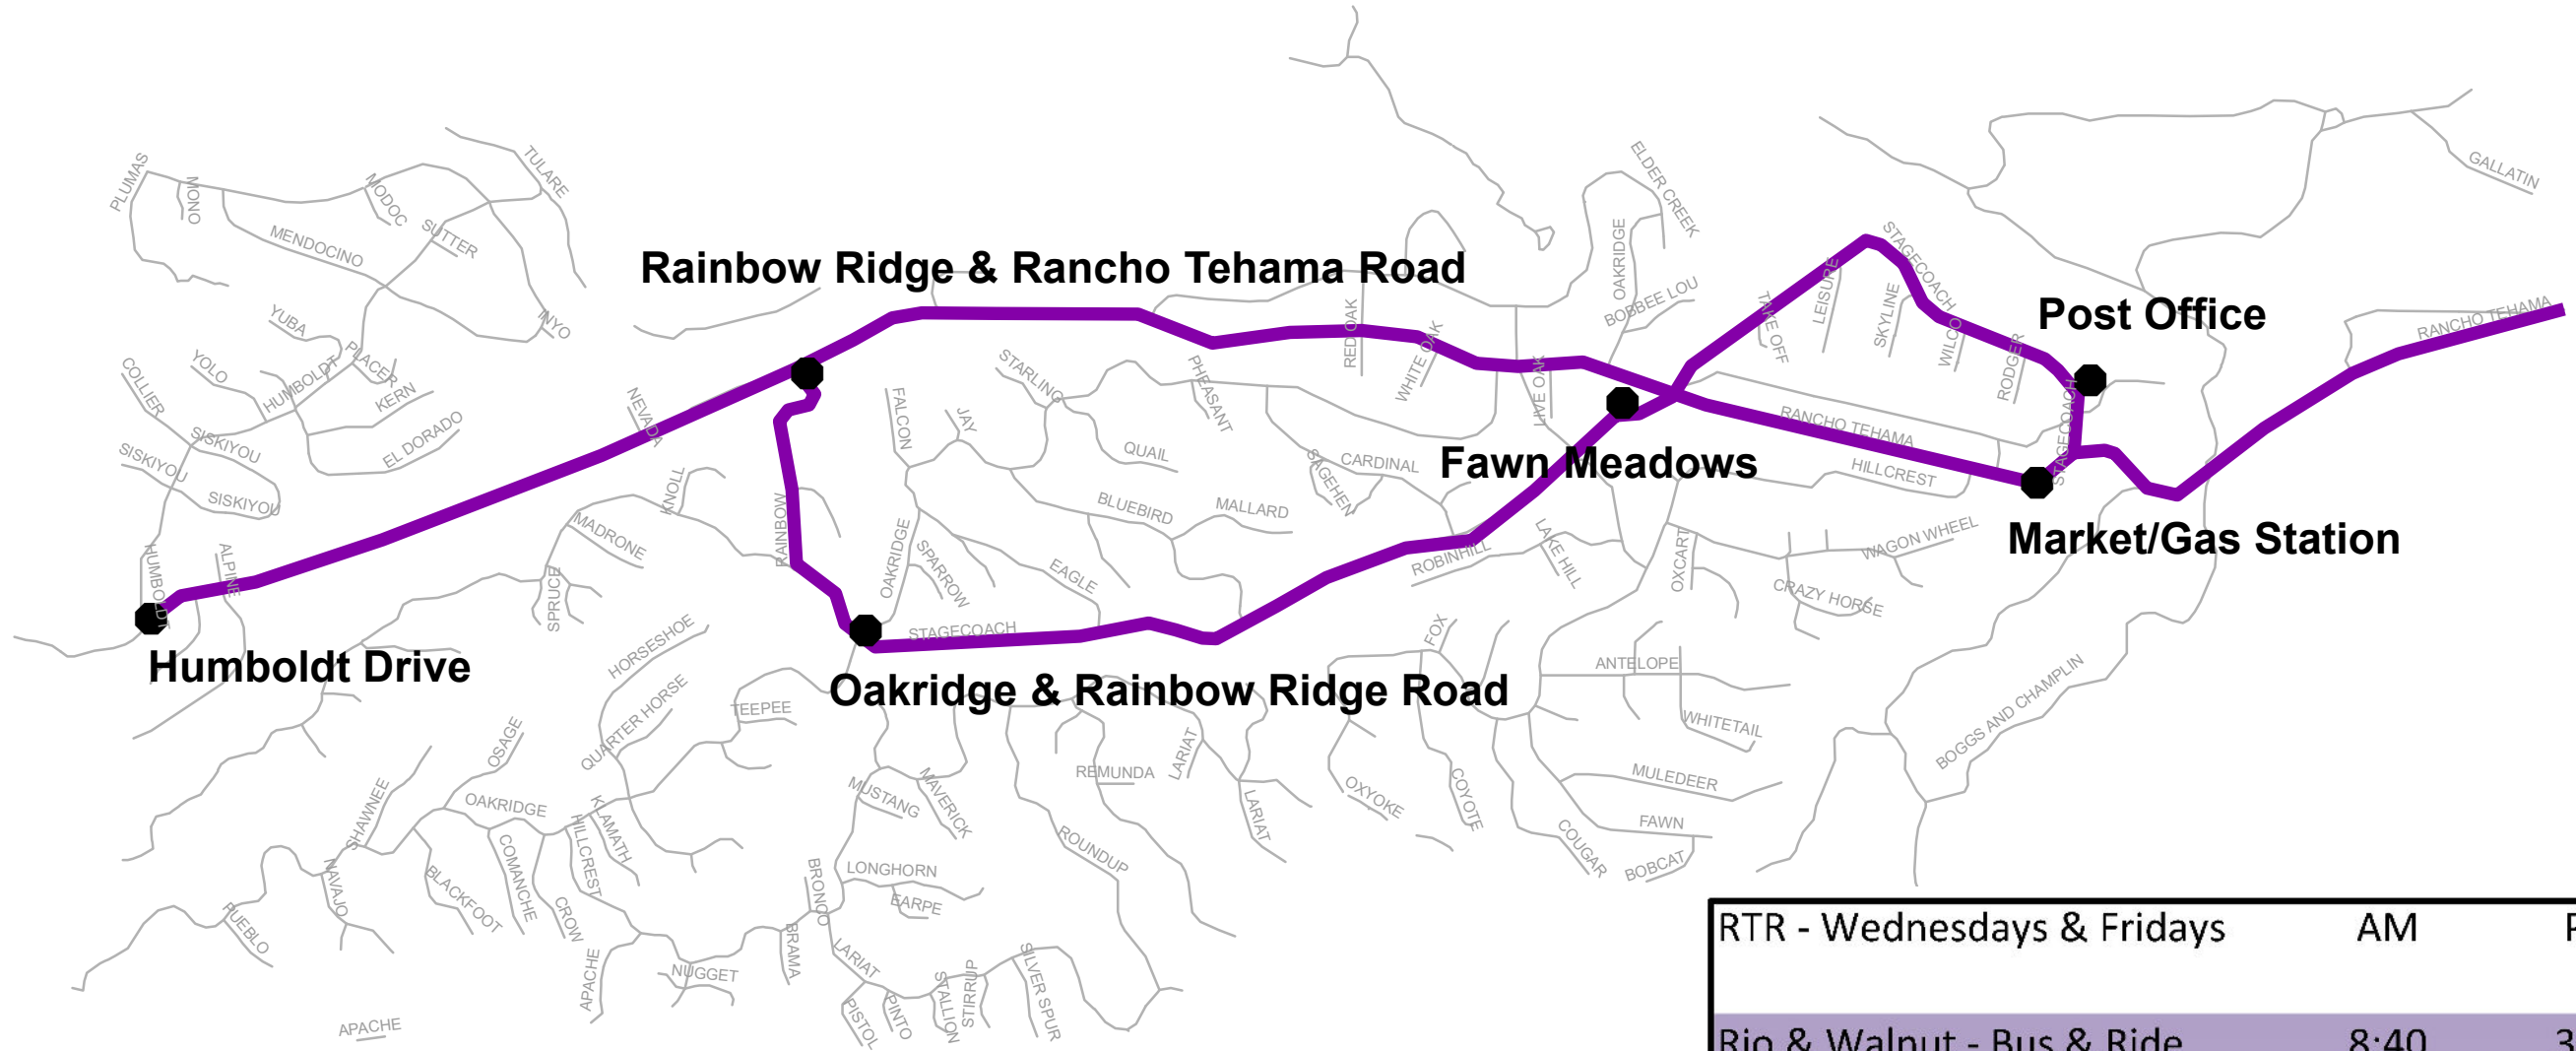

RTR Express Route

Regional - Red Bluff,
Rancho Tehama

For Additional Information Please Call (530) 385- 2877

Tehama Rural Area eXpress

**Exact Change is Required for Fares and Passes.
Buy a Pass from your Driver.
Drivers Do Not Carry Change.
For Additional Information Please Call (530) 385- 2877**

RTR - Wednesdays & Fridays	AM	PM
Rio & Walnut - Bus & Ride	8:40	3:00
RTR Gas Station/Market	9:15	3:35
Humboldt Drive (turnaround)	9:25	3:45
Rainbow Ridge & RT Road	9:30	3:50
Rainbow Ridge/Stagecoach	9:34	3:53
Fawn Meadows	9:40	4:00
RTR Post Office	9:45	4:05
Red Bluff - Bus & Ride	10:20	4:40