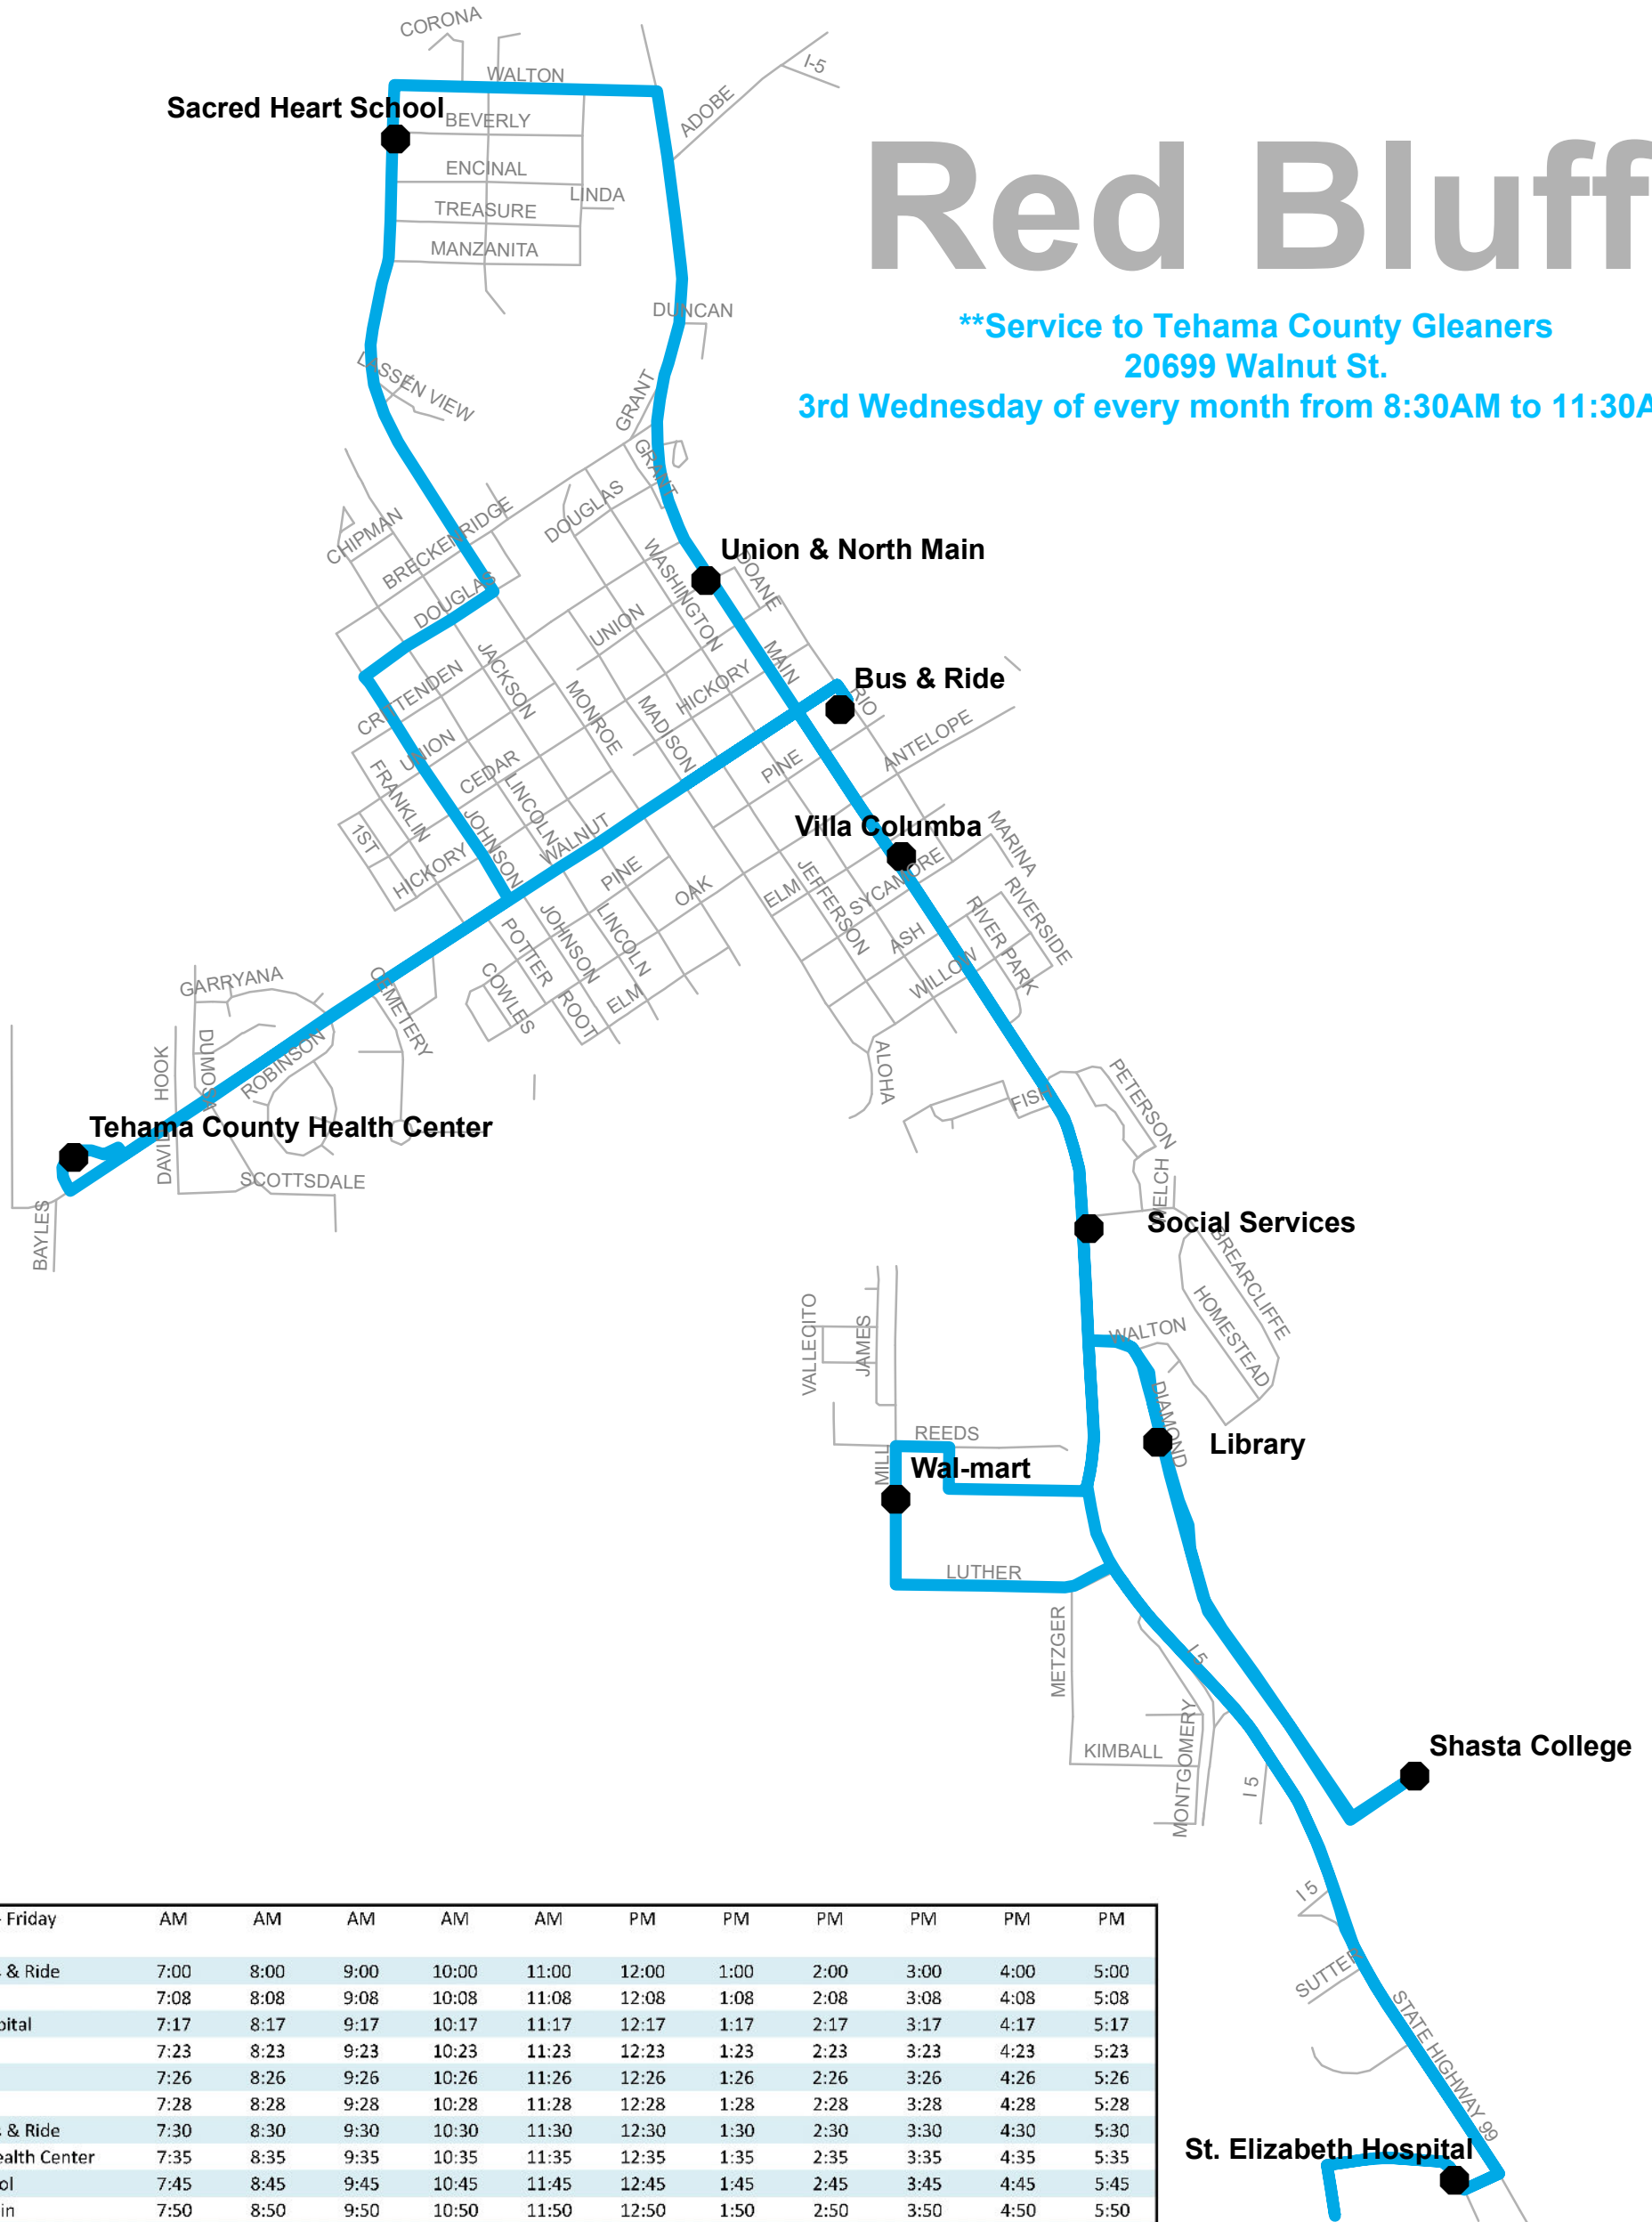

Route 1

City - Red Bluff, South Main/ Walnut Area

Red Bluff

****Service to Tehama County Gleaners
20699 Walnut St.**

3rd Wednesday of every month from 8:30AM to 11:30AM**

ROUTE 1 Monday - Friday	AM	AM	AM	AM	AM	PM	PM	PM	PM	PM	PM
Rio & Walnut - Bus & Ride	7:00	8:00	9:00	10:00	11:00	12:00	1:00	2:00	3:00	4:00	5:00
Walmart	7:08	8:08	9:08	10:08	11:08	12:08	1:08	2:08	3:08	4:08	5:08
St. Elizabeth's Hospital	7:17	8:17	9:17	10:17	11:17	12:17	1:17	2:17	3:17	4:17	5:17
Shasta College	7:23	8:23	9:23	10:23	11:23	12:23	1:23	2:23	3:23	4:23	5:23
Social Services	7:26	8:26	9:26	10:26	11:26	12:26	1:26	2:26	3:26	4:26	5:26
Villa Columba	7:28	8:28	9:28	10:28	11:28	12:28	1:28	2:28	3:28	4:28	5:28
Rio & Walnut - Bus & Ride	7:30	8:30	9:30	10:30	11:30	12:30	1:30	2:30	3:30	4:30	5:30
Tehama County Health Center	7:35	8:35	9:35	10:35	11:35	12:35	1:35	2:35	3:35	4:35	5:35
Sacred Heart School	7:45	8:45	9:45	10:45	11:45	12:45	1:45	2:45	3:45	4:45	5:45
Union & North Main	7:50	8:50	9:50	10:50	11:50	12:50	1:50	2:50	3:50	4:50	5:50
Rio & Walnut - Bus & Ride	7:55	8:55	9:55	10:55	11:55	12:55	1:55	2:55	3:55	4:55	5:55