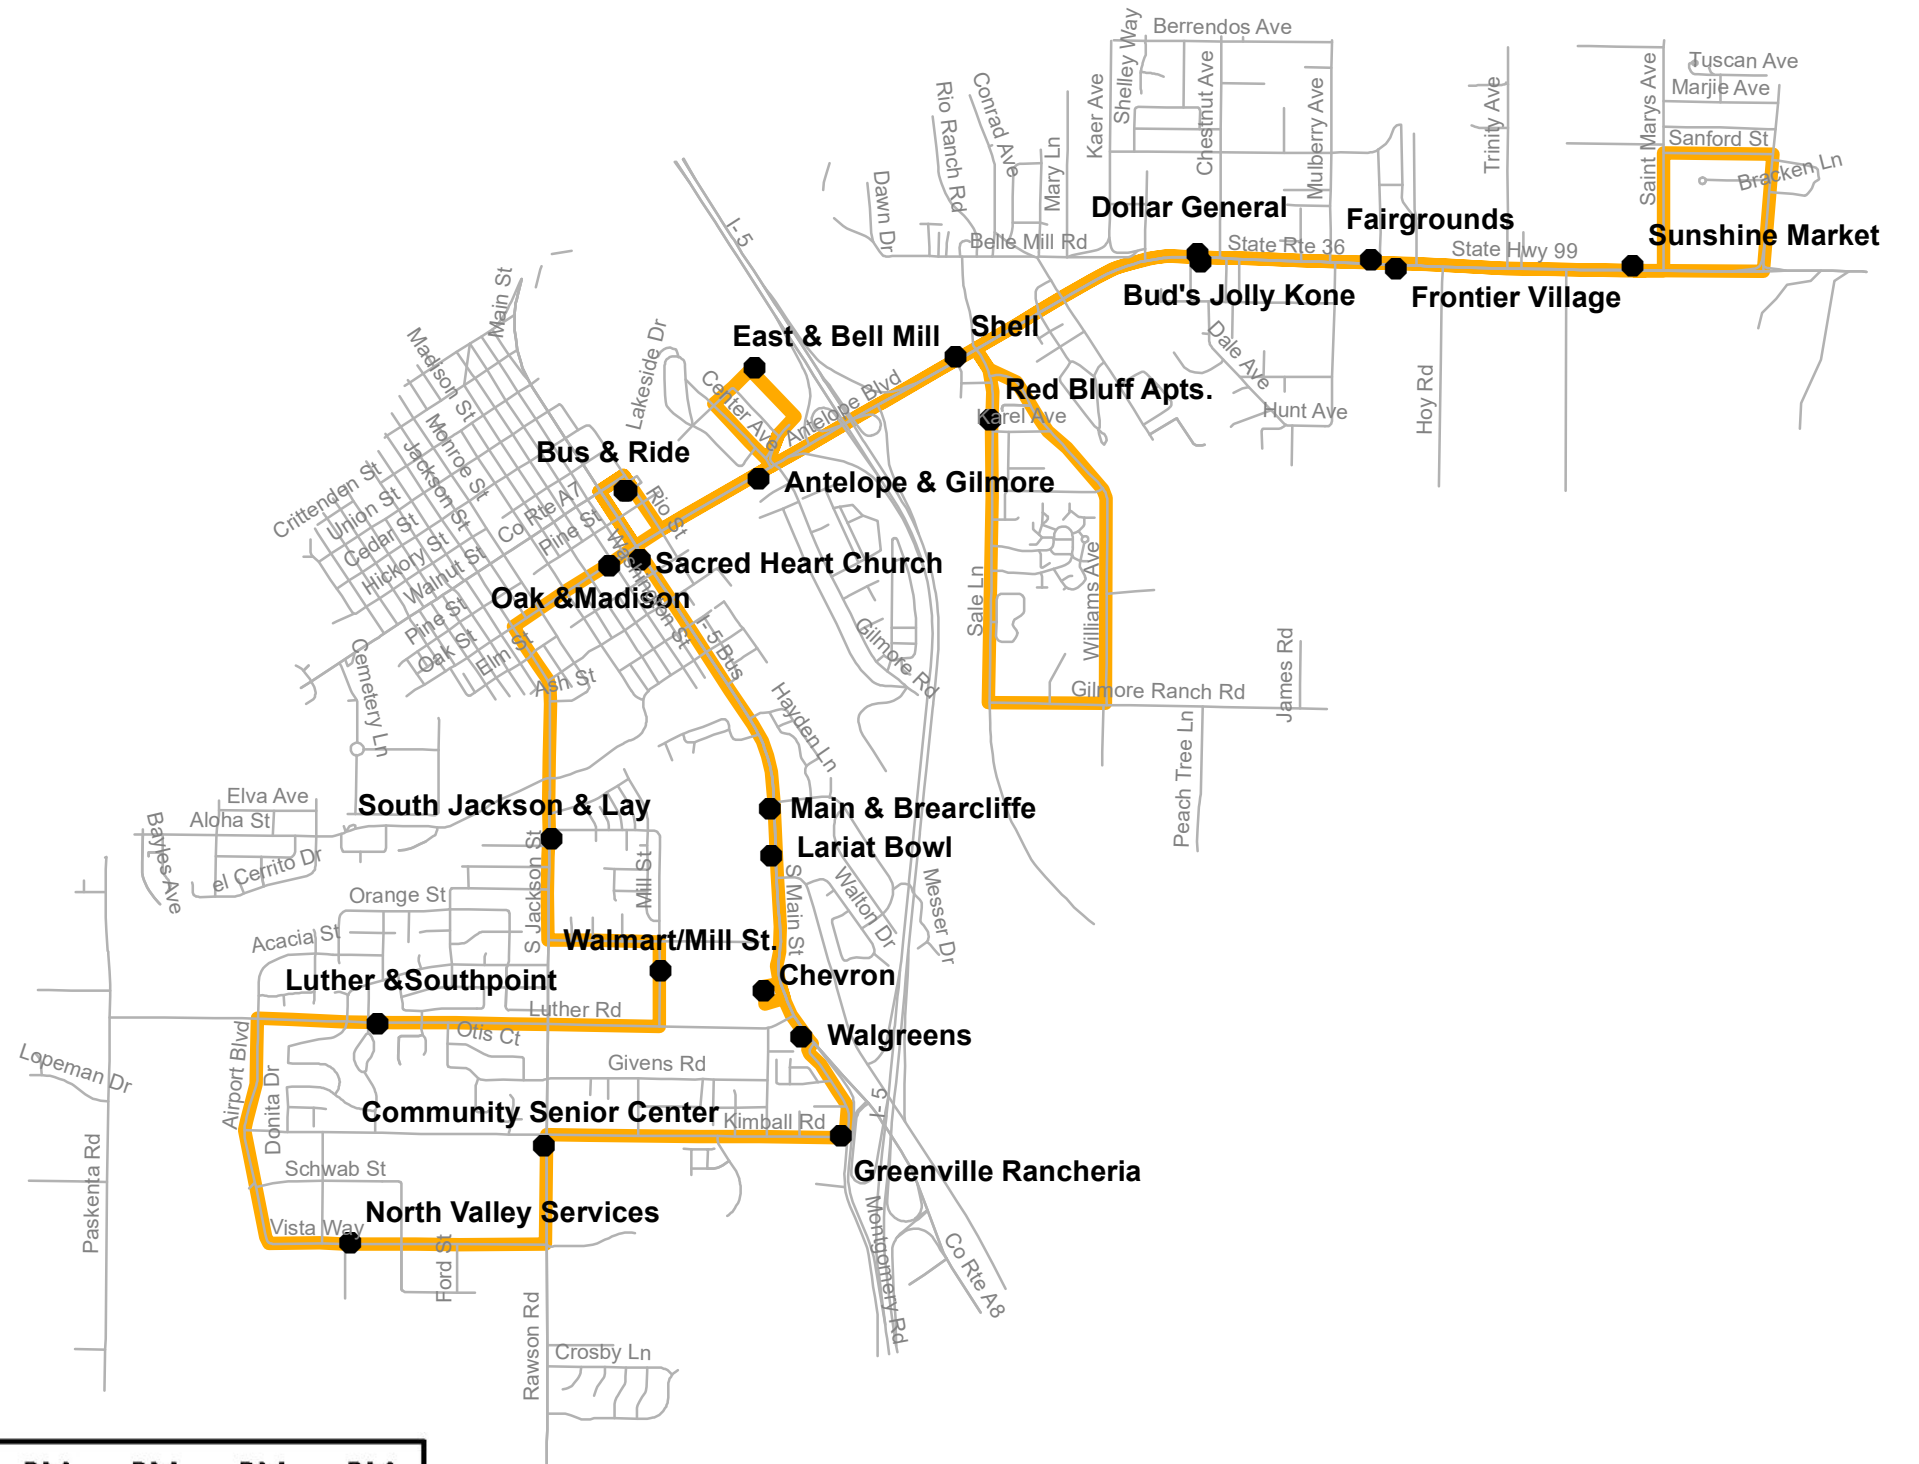

Route 2

City - Red Bluff, Antelope/Jackson Area

Red Bluff

Bus Stop Location	AM	AM	AM	AM	AM	PM	PM	PM	PM	PM	PM
ROUTE 2 Monday - Friday											
Rio & Walnut - Bus & Ride	7:00	8:00	9:00	10:00	11:00	12:00	1:00	2:00	3:00	4:00	5:00
Red Bluff Apartments	7:05	8:05	9:05	10:05	11:05	12:05	1:05	2:05	3:05	4:05	5:05
Frontier Village	7:10	8:10	9:10	10:10	11:10	12:10	1:10	2:10	3:10	4:10	5:10
Sunshine Market	7:15	8:15	9:15	10:15	11:15	12:15	1:15	2:15	3:15	4:15	5:15
East & Bell Mill	7:25	8:25	9:25	10:25	11:25	12:25	1:25	2:25	3:25	4:25	5:25
Rio & Walnut - Bus & Ride	7:30	8:30	9:30	10:30	11:30	12:30	1:30	2:30	3:30	4:30	5:30
Chevron	7:34	8:34	9:34	10:34	11:34	12:34	1:34	2:34	3:34	4:34	5:34
Community Senior Center	7:42	8:42	9:42	10:42	11:42	12:42	1:42	2:42	3:42	4:42	5:42
Walmart/Mill Street	7:50	8:50	9:50	10:50	11:50	12:50	1:50	2:50	3:50	4:50	5:50
City Hall	7:55	8:55	9:55	10:55	11:55	12:55	1:55	2:55	3:55	4:55	5:55
Rio & Walnut - Bus & Ride	7:59	8:59	9:59	10:59	11:59	12:59	1:59	2:59	3:59	4:59	5:59