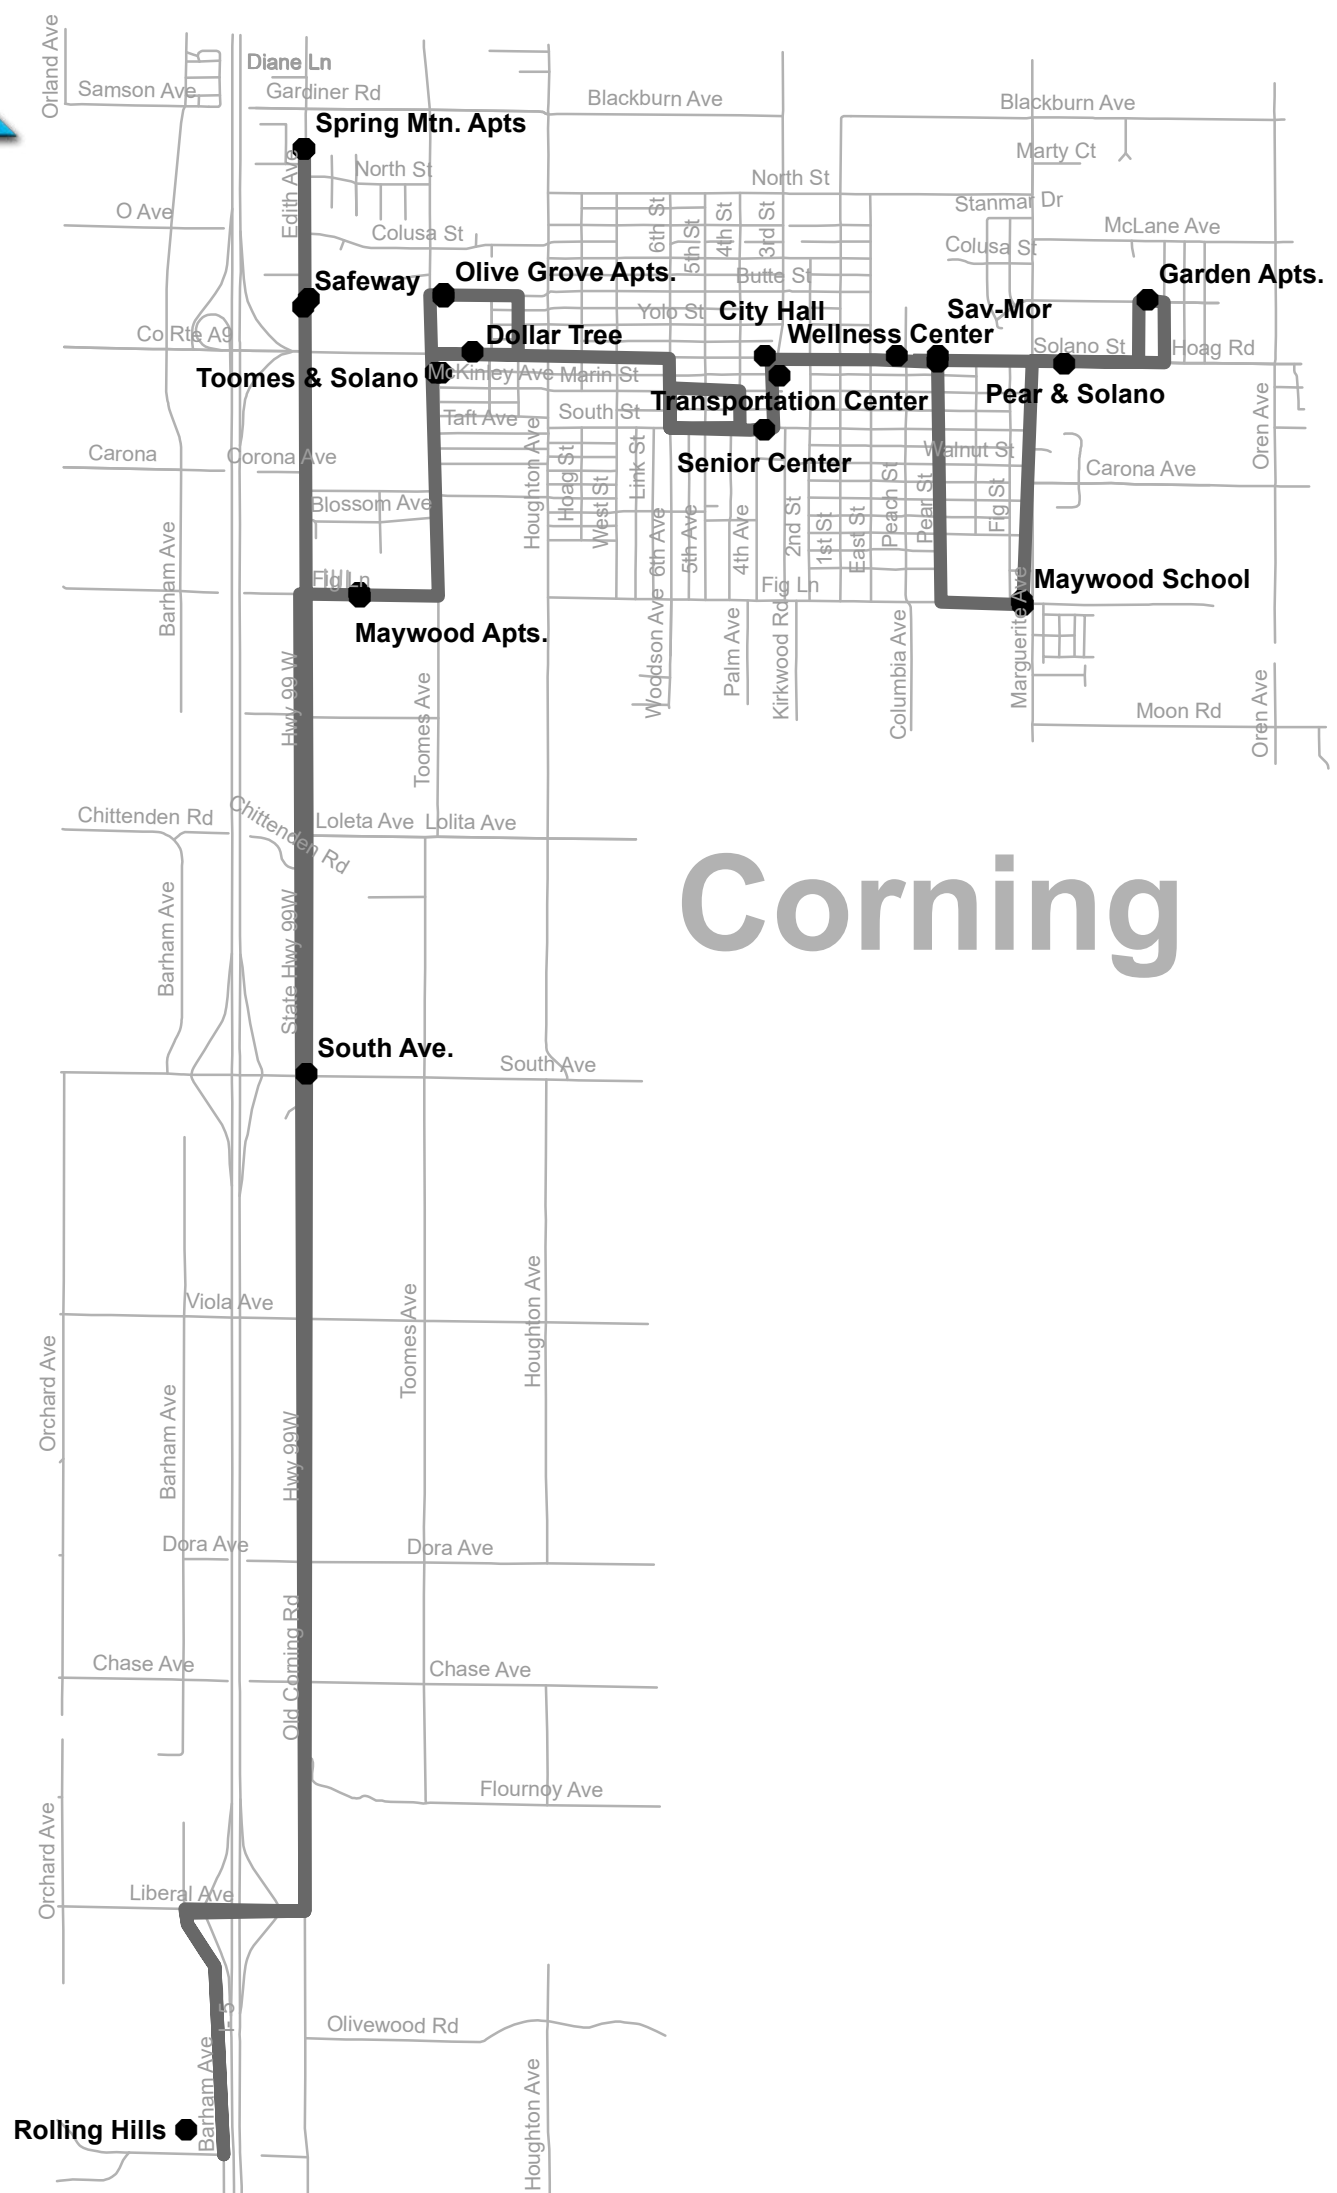

Route 5

City - Downtown Corning Area

**Exact Change is Required for Fares and Passes.
Buy a Pass from your Driver.
Drivers Do Not Carry Change.
For Additional Information Please Call (530) 385- 2877**

Corning

ROUTE 5 Monday - Friday	AM	AM	AM	PM	PM	PM	PM
Spring Mountain Apts.	7:05	8:20	10:35	11:50	1:05	2:35	3:50
Safeway	7:07	8:22	10:37	11:52	1:07	2:37	3:52
Toomes & Fig	7:11	8:26	10:41	11:56	1:11	2:41	3:56
Senior Center	7:16	8:32	10:46	12:01	1:16	2:46	4:01
Transportation Center	7:18	8:34	10:48	12:03	1:18	2:48	4:03
Maywood School	7:23	8:39	10:53	12:08	1:23	2:53	4:08
Social Services/Corning Med.	7:27	8:43	10:57	12:12	1:27	2:57	4:12
Corning City Hall	7:34	8:50	11:04	12:19	1:34	3:04	4:19
Senior Center	7:36	8:52	11:06	12:21	1:36	3:06	4:21
Transportation Center	7:38	8:54	11:10	12:25	1:38	3:10	4:25
Ace Hardware	7:43	8:59	11:15	12:30	1:43	3:15	4:30
South Avenue	7:50	9:06	11:22	12:37	1:50	3:22	4:37
Rolling Hills Casino	8:00	9:16	11:32	12:47	2:00	3:32	4:47
Iron Skillet	8:08	9:24	11:40	12:55	2:08	3:40	4:55
Spring Mountain Apts.	8:20	9:35	11:50	1:05	2:20	3:50	5:05