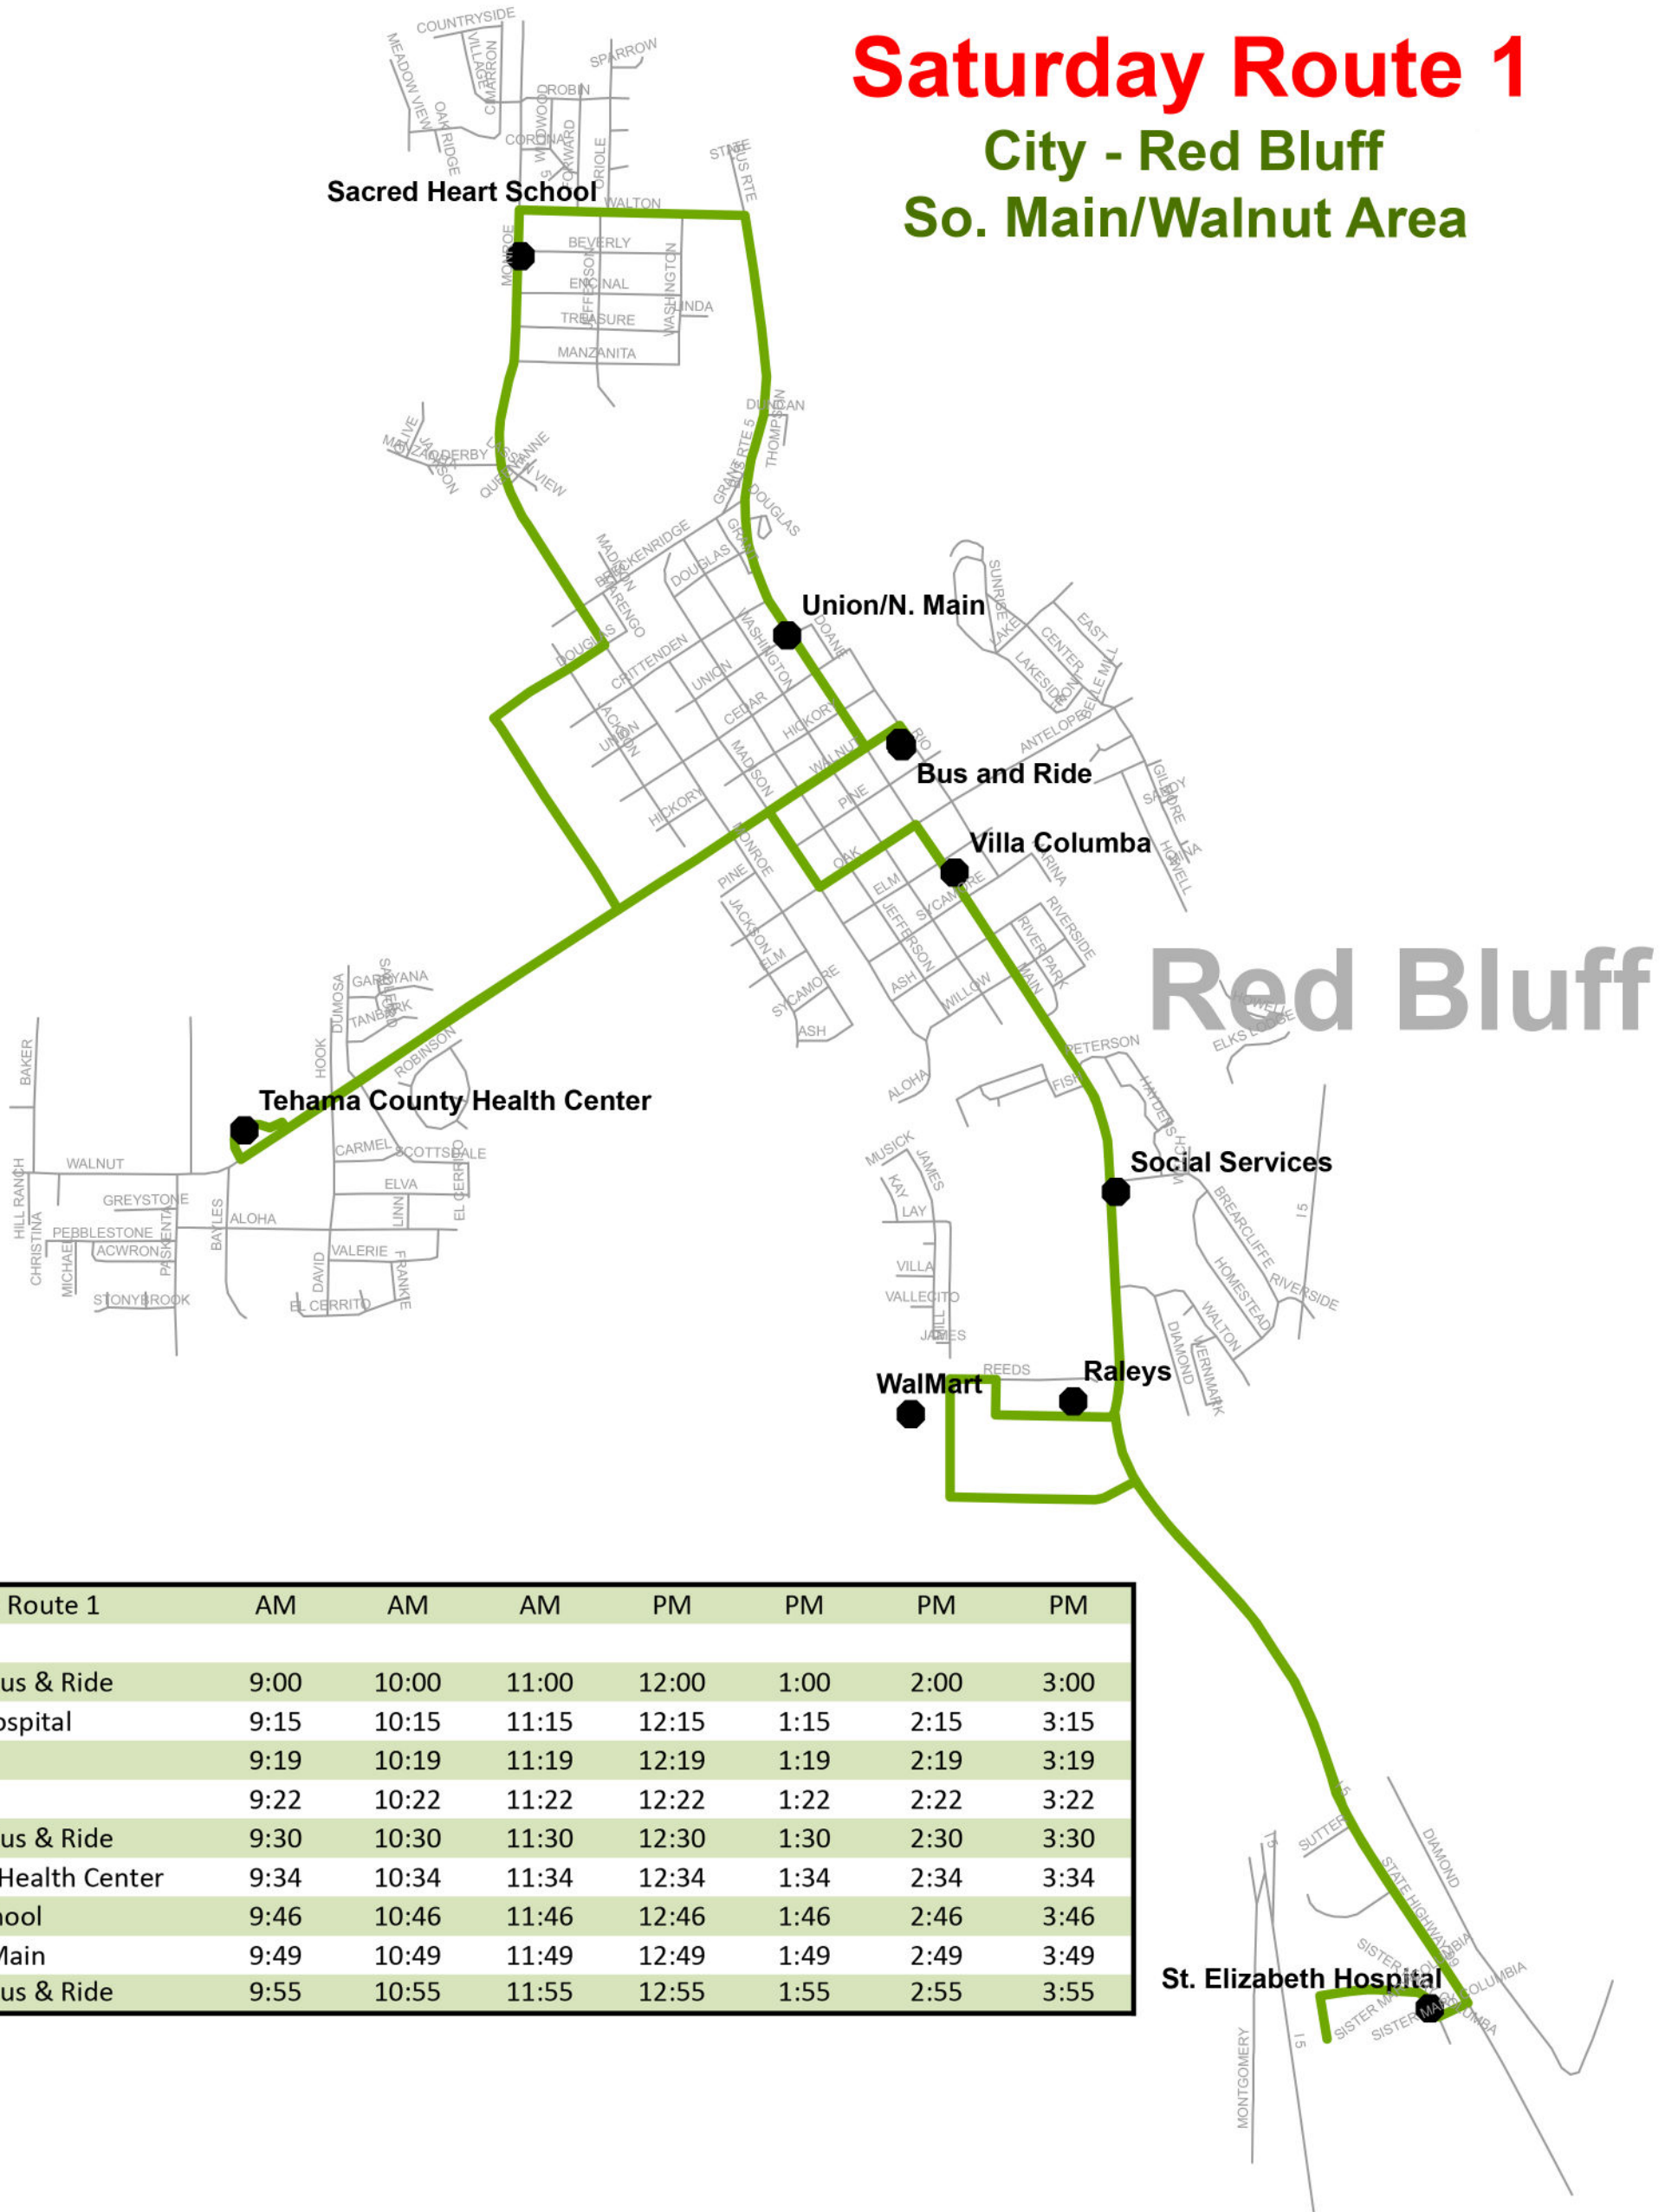

Saturday Route 1

City - Red Bluff

So. Main/Walnut Area

Saturday Service Route 1	AM	AM	AM	PM	PM	PM	PM
Rio & Walnut - Bus & Ride	9:00	10:00	11:00	12:00	1:00	2:00	3:00
St. Elizabeth's Hospital	9:15	10:15	11:15	12:15	1:15	2:15	3:15
Social Services	9:19	10:19	11:19	12:19	1:19	2:19	3:19
Villa Columba	9:22	10:22	11:22	12:22	1:22	2:22	3:22
Rio & Walnut - Bus & Ride	9:30	10:30	11:30	12:30	1:30	2:30	3:30
Tehama County Health Center	9:34	10:34	11:34	12:34	1:34	2:34	3:34
Sacred Heart School	9:46	10:46	11:46	12:46	1:46	2:46	3:46
Union & North Main	9:49	10:49	11:49	12:49	1:49	2:49	3:49
Rio & Walnut - Bus & Ride	9:55	10:55	11:55	12:55	1:55	2:55	3:55

Exact Change is Required for Fares and Passes.
 Buy a Pass from your Driver.
 Drivers Do Not Carry Change.
 For Additional Information Please Call (530) 385- 2877