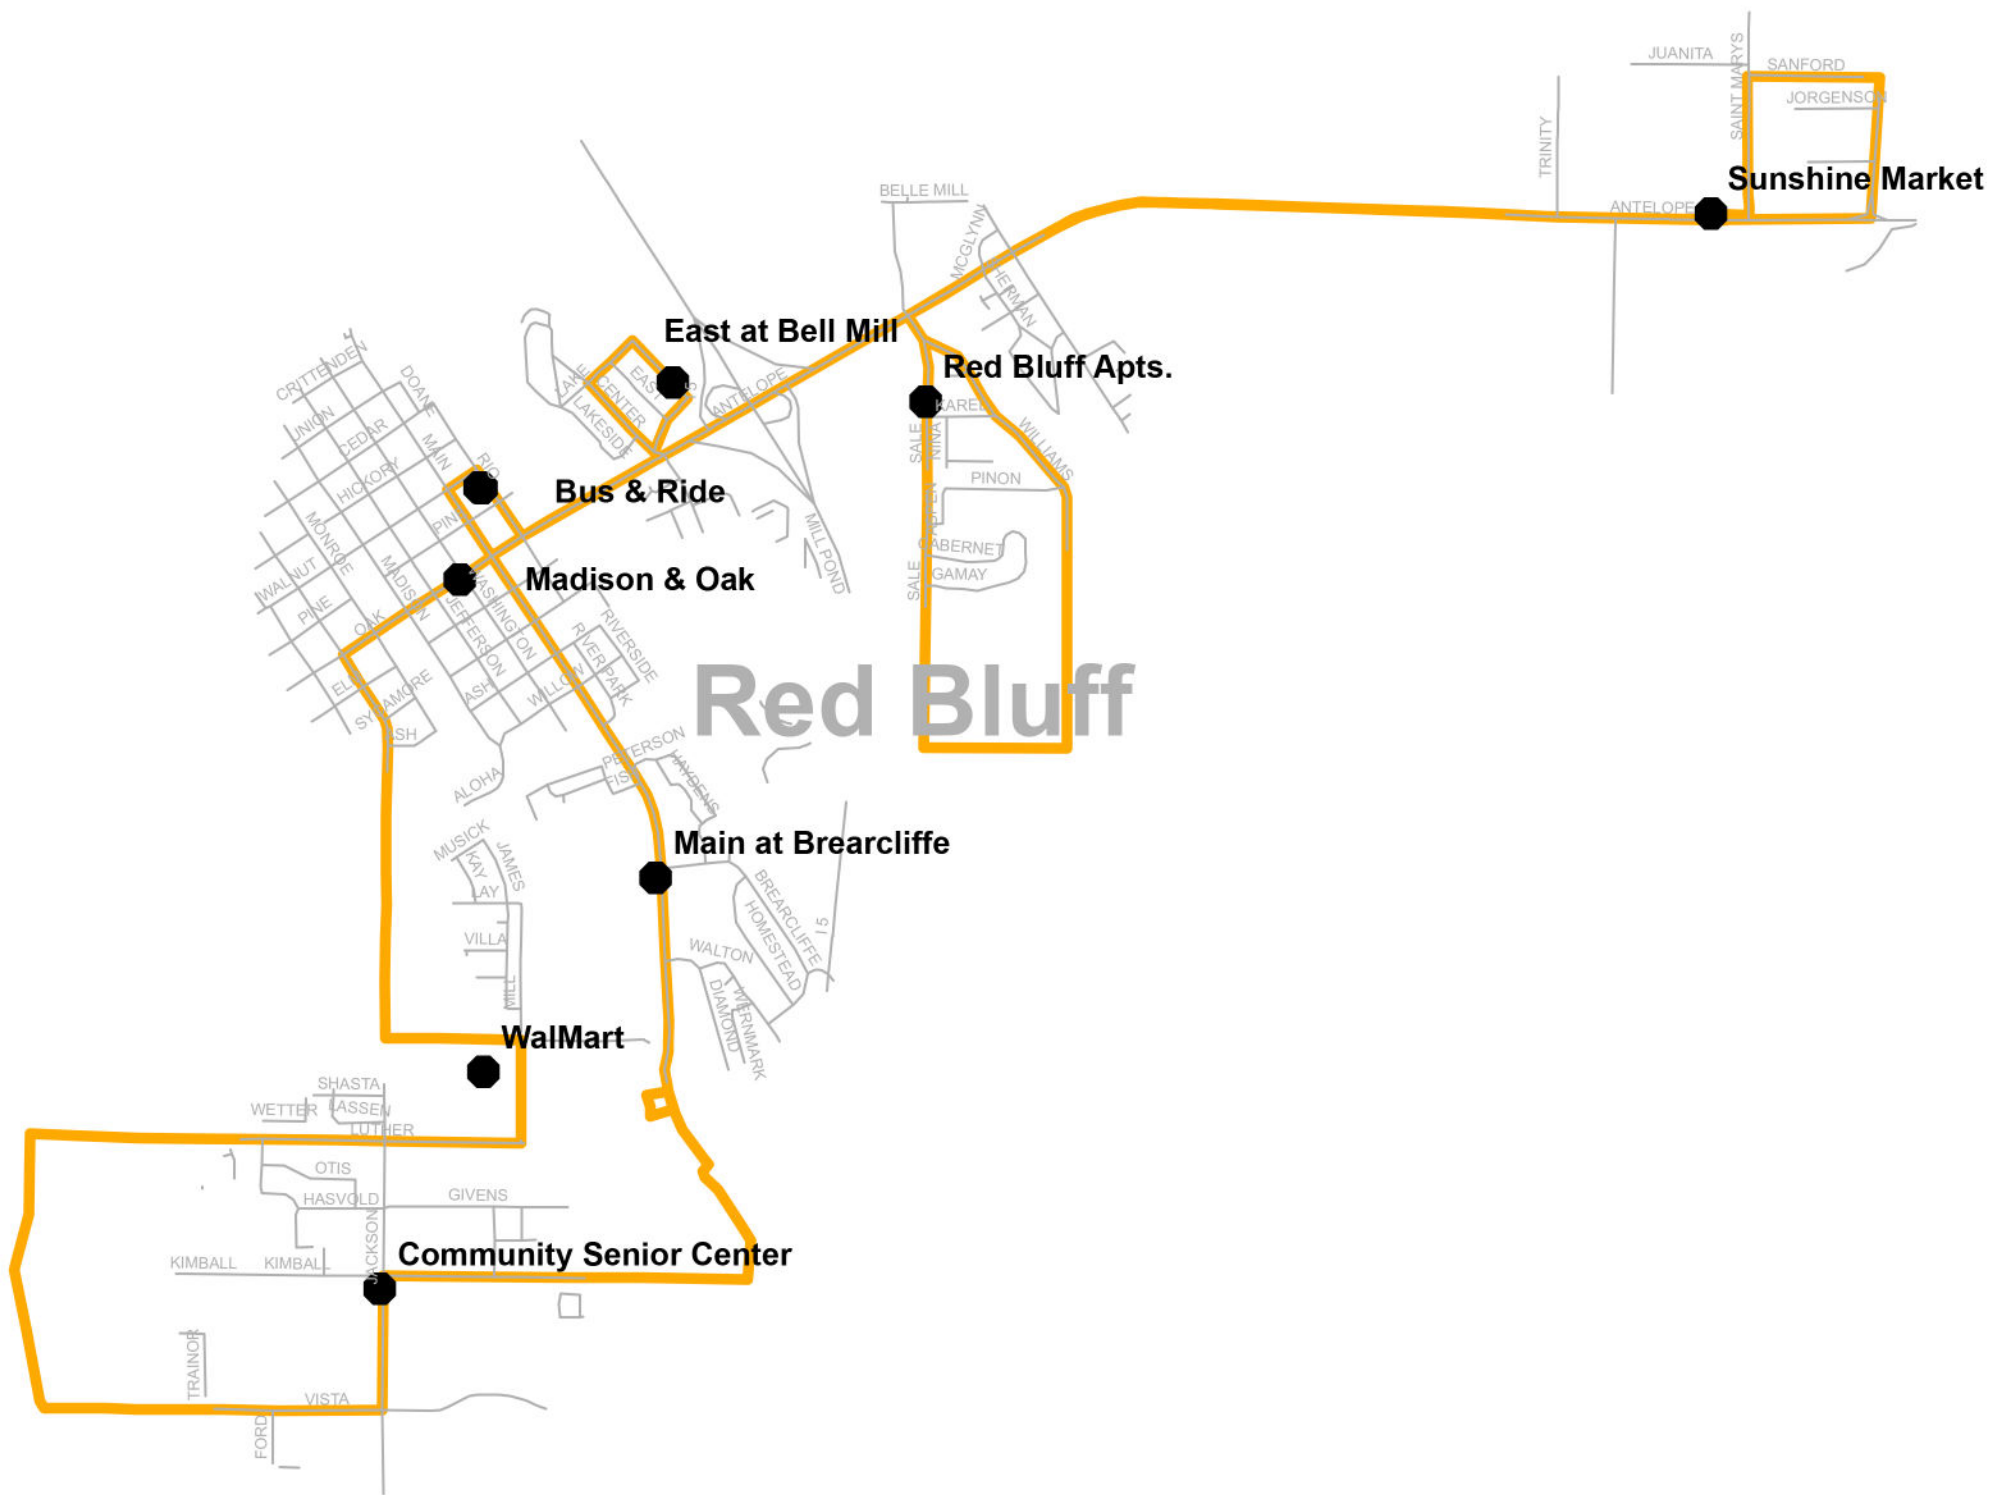

# Saturday Route 2

City - Red Bluff  
Antelope/Jackson Area

Saturday Service Route 2	AM	AM	AM	PM	PM	PM	PM
Rio & Walnut - Bus & Ride	9:00	10:00	11:00	12:00	1:00	2:00	3:00
Red Bluff Apartments	9:05	10:05	11:05	12:05	1:05	2:05	3:05
Frontier Village	9:10	10:10	11:10	12:10	1:10	2:10	3:10
Sunshine Market	9:15	10:15	11:15	12:15	1:15	2:15	3:15
East & Bell Mill	9:25	10:25	11:25	12:25	1:25	2:25	3:25
Rio & Walnut - Bus & Ride	9:30	10:30	11:30	12:30	1:30	2:30	3:30
Chevron	9:34	10:34	11:34	12:34	1:34	2:34	3:34
Community Senior Center	9:42	10:42	11:42	12:42	1:42	2:42	3:42
Walmart/Mill Street	9:50	10:50	11:50	12:50	1:50	2:50	3:50
City Hall	9:55	10:55	11:55	12:55	1:55	2:55	3:55
Rio & Walnut - Bus & Ride	9:59	10:59	11:59	12:59	1:59	2:59	3:59

**Exact Change is Required for Fares and Passes.  
Buy a Pass from your Driver.  
Drivers Do Not Carry Change.  
For Additional Information Please Call (530) 385- 2877**