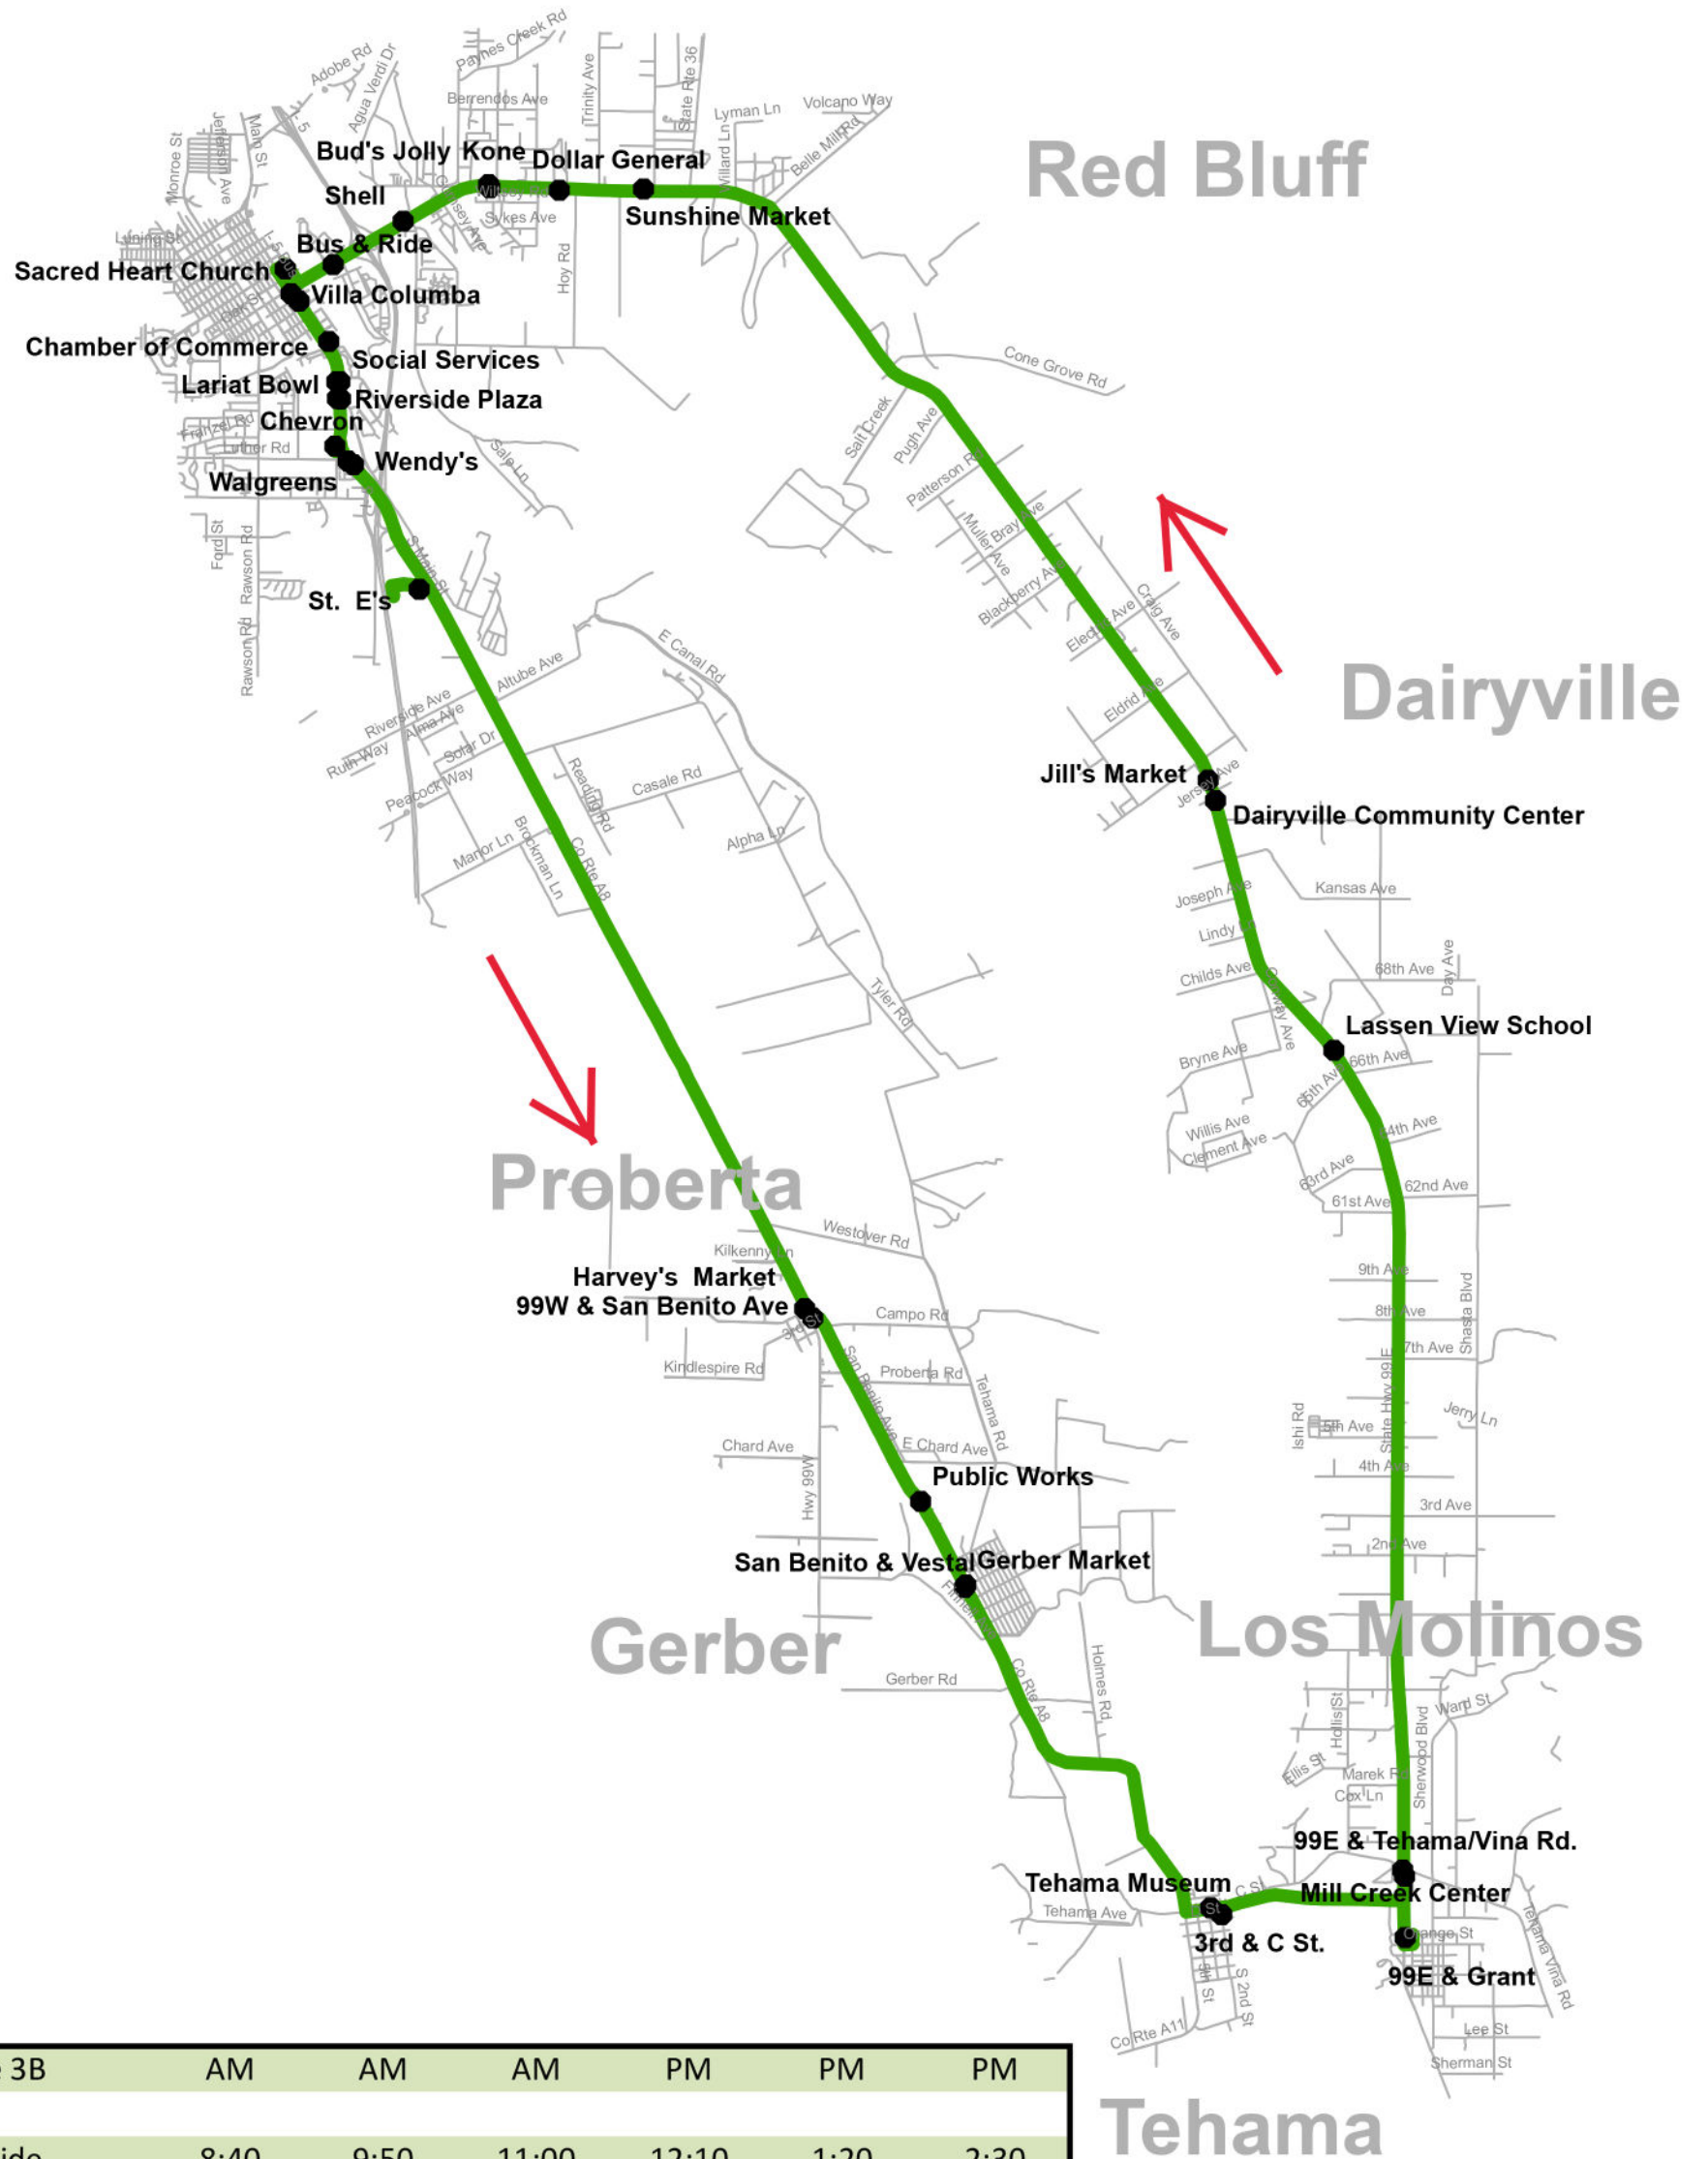

Saturday Route 3 - B

Regional - Red Bluff
Los Molinos, Gerber

Saturday Service Route 3B	AM	AM	AM	PM	PM	PM
Rio & Walnut - Bus & Ride	8:40	9:50	11:00	12:10	1:20	2:30
St. Elizabeth's Hosp.	8:52	10:02	11:12	12:22	1:32	2:42
Across from Public Works	9:00	10:10	11:20	12:30	1:40	2:50
Tehama C @ 3rd	9:06	10:16	11:26	12:36	1:46	2:56
99E @ Grant	9:10	10:20	11:30	12:40	1:50	3:00
Dairyville Comm. Center	9:24	10:34	11:44	12:54	2:04	3:14
R.B. Sunshine Market	9:32	10:42	11:52	1:02	2:12	3:22
Rio & Walnut - Bus & Ride	9:50	11:00	12:10	1:20	2:30	3:40