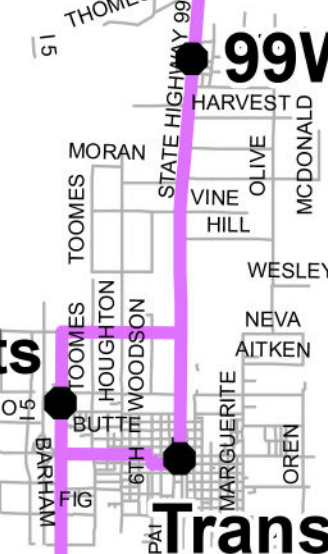

Saturday Route 6 Red Bluff - Corning Rolling Hills Casino

Red Bluff

Bus & Ride

Harvey's Market

Saturday Service Route 6	AM	AM	PM	PM
Rio & Walnut - Bus & Ride	8:30	10:00	12:30	2:00
Harvey's Market-Proberta	8:50	10:20	12:50	2:20
99W @ Sonoma-Richfield	8:57	10:27	12:57	2:27
Spring Mountain Apts-Corning	9:03	10:33	1:03	2:33
South Ave @ 99W	9:08	10:38	1:08	2:38
Rolling Hills Casino	9:12	10:42	1:12	2:42
South Ave @ 99W	9:16	10:42	1:16	2:46
Corning Chevrolet	9:20	10:50	1:20	2:50
Corning Transportation Center	9:25	10:55	1:25	2:55
Harvey's Market-Proberta	9:37	11:07	1:37	3:07
Rio & Walnut - Bus & Ride	10:00	11:30	2:00	3:30

99W & Sonoma

Spring Mtn. Apts

Transportation Center

South Ave.

Corning

Rolling Hills

Exact Change is Required for Fares and Passes.
Buy a Pass from your Driver.
Drivers Do Not Carry Change.
For Additional Information Please Call (530) 385-2877