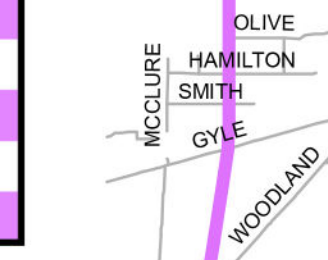

Saturday Route 6 Red Bluff - Corning Rolling Hills Casino

Red Bluff

Bus & Ride

Harvey's Market

Saturday Service Route 6	AM	AM	PM	PM
Rio & Walnut - Bus & Ride	8:30	10:00	12:30	2:00
Harvey's Market-Proberta	8:50	10:20	12:50	2:20
99W @ Sonoma-Richfield	8:57	10:27	12:57	2:27
Spring Mountain Apts-Corning	9:03	10:33	1:03	2:33
South Ave @ 99W	9:08	10:38	1:08	2:38
Rolling Hills Casino	9:12	10:42	1:12	2:42
South Ave @ 99W	9:16	10:42	1:16	2:46
Corning Chevrolet	9:20	10:50	1:20	2:50
Corning Transportation Center	9:25	10:55	1:25	2:55
Harvey's Market-Proberta	9:37	11:07	1:37	3:07
Rio & Walnut - Bus & Ride	10:00	11:30	2:00	3:30